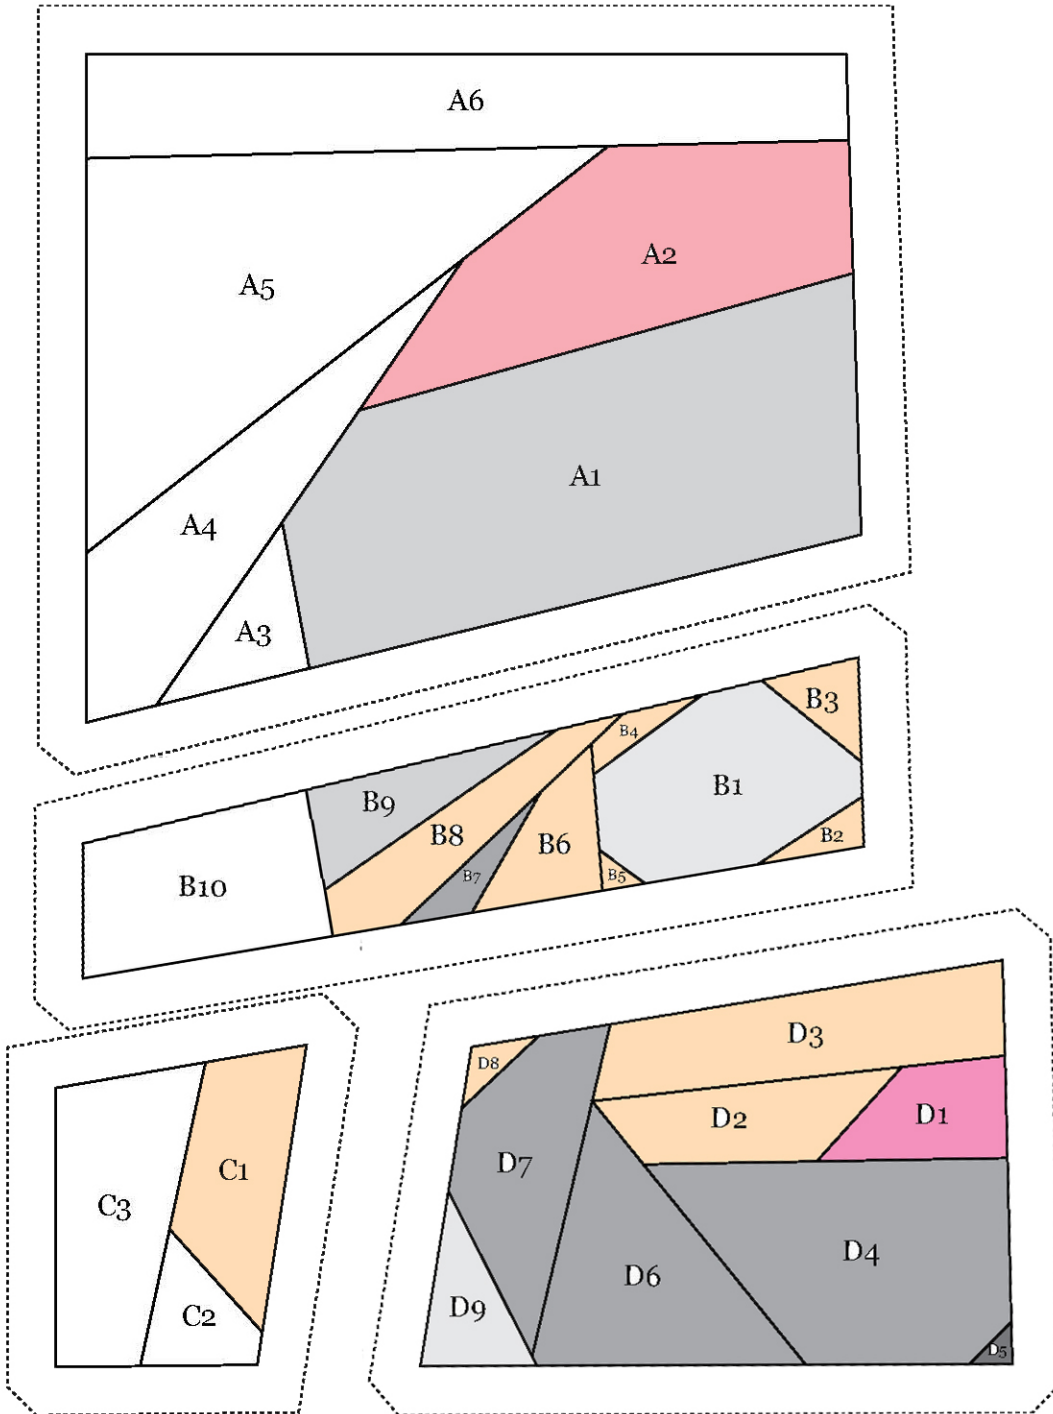

SANTA

White indicates background color

the grays are from lightest – darkest

beard and eyebrows, hat, mustache, mouth

The eyes are embroidered on after you have finished piecing.

Sewing Order

- A > B
- C > D
- AB > CD
- F > G
- E > FG
- ABCD > EFG
- I > J
- H > IJ
- ABCDEFG > HIJ