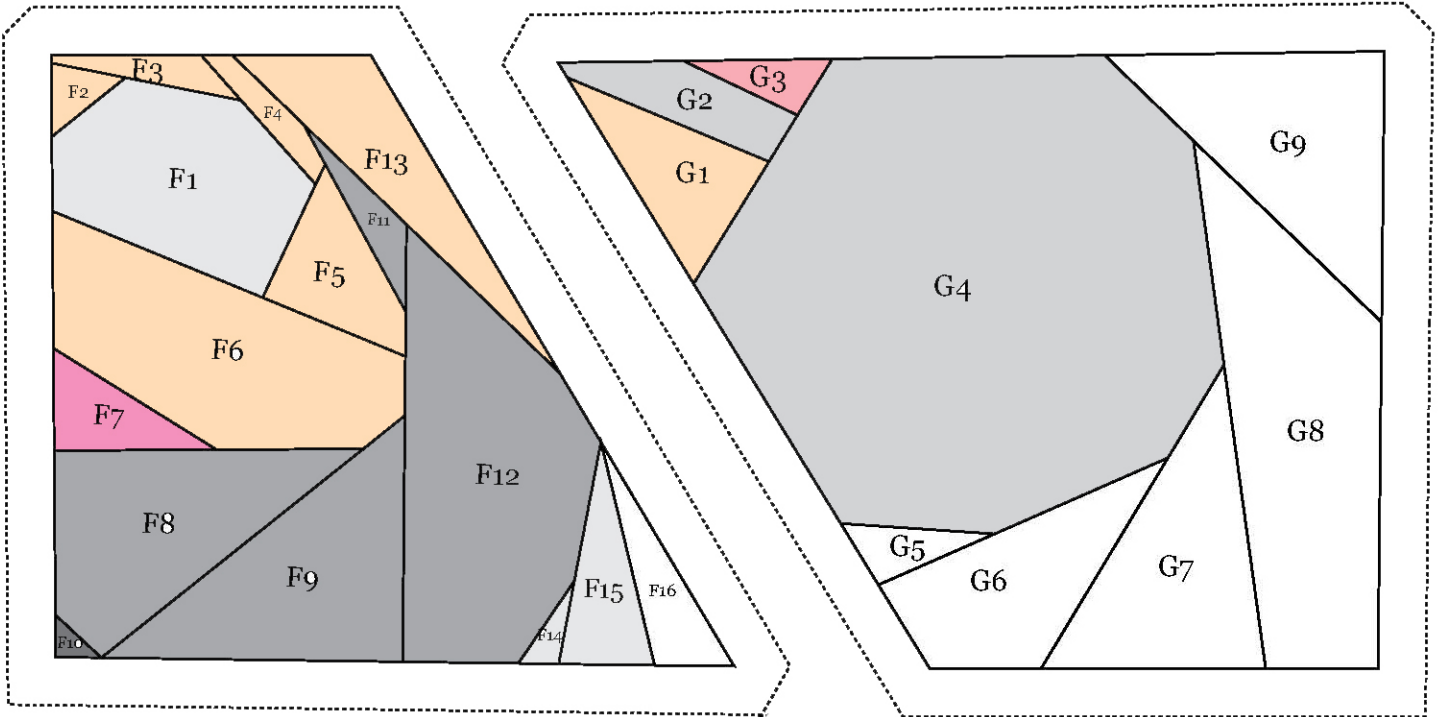

SANTA

White indicates background color

the grays are from lightest – darkest

beard and eyebrows, hat, mustache, mouth

The eyes are embroidered on after you have finished piecing.

Sewing Order

- A > B
- C > D
- AB > CD
- F > G
- E > FG
- ABCD > EFG
- I > J
- H > IJ
- ABCDEFG > HIJ