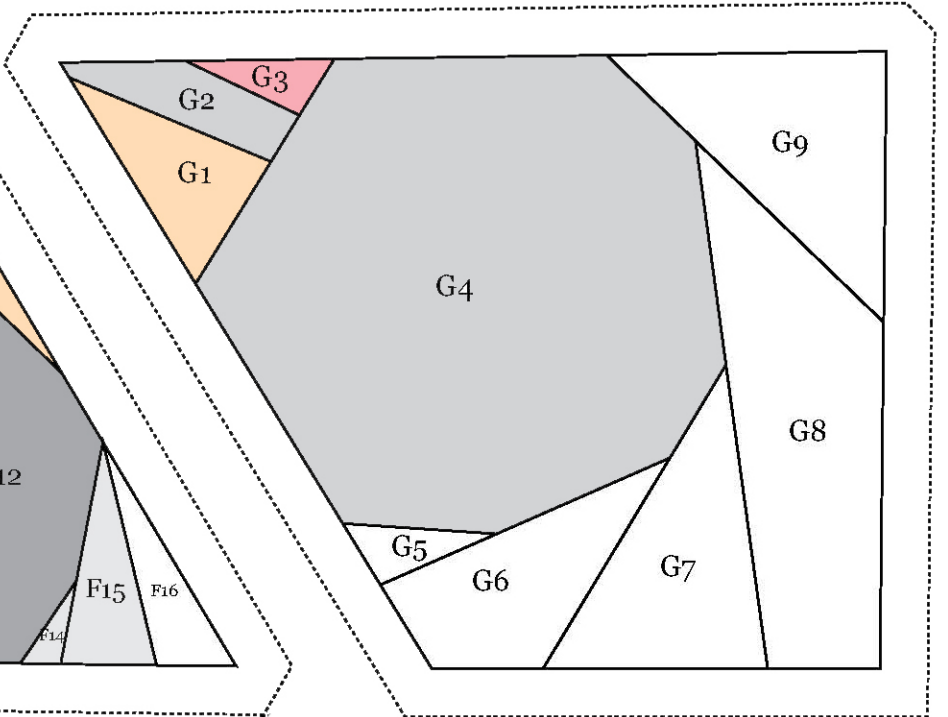

SANTA

White indicates background color

the grays are from lightest – darkest

beard and eyebrows, hat, mustache, mouth

The eyes are embroidered on after you have finished piecing.

Sewing Order

- A > B
- C > D
- AB > CD
- F > G
- E > FG
- ABCD > EFG
- I > J
- H > IJ
- ABCDEFG > HIJ